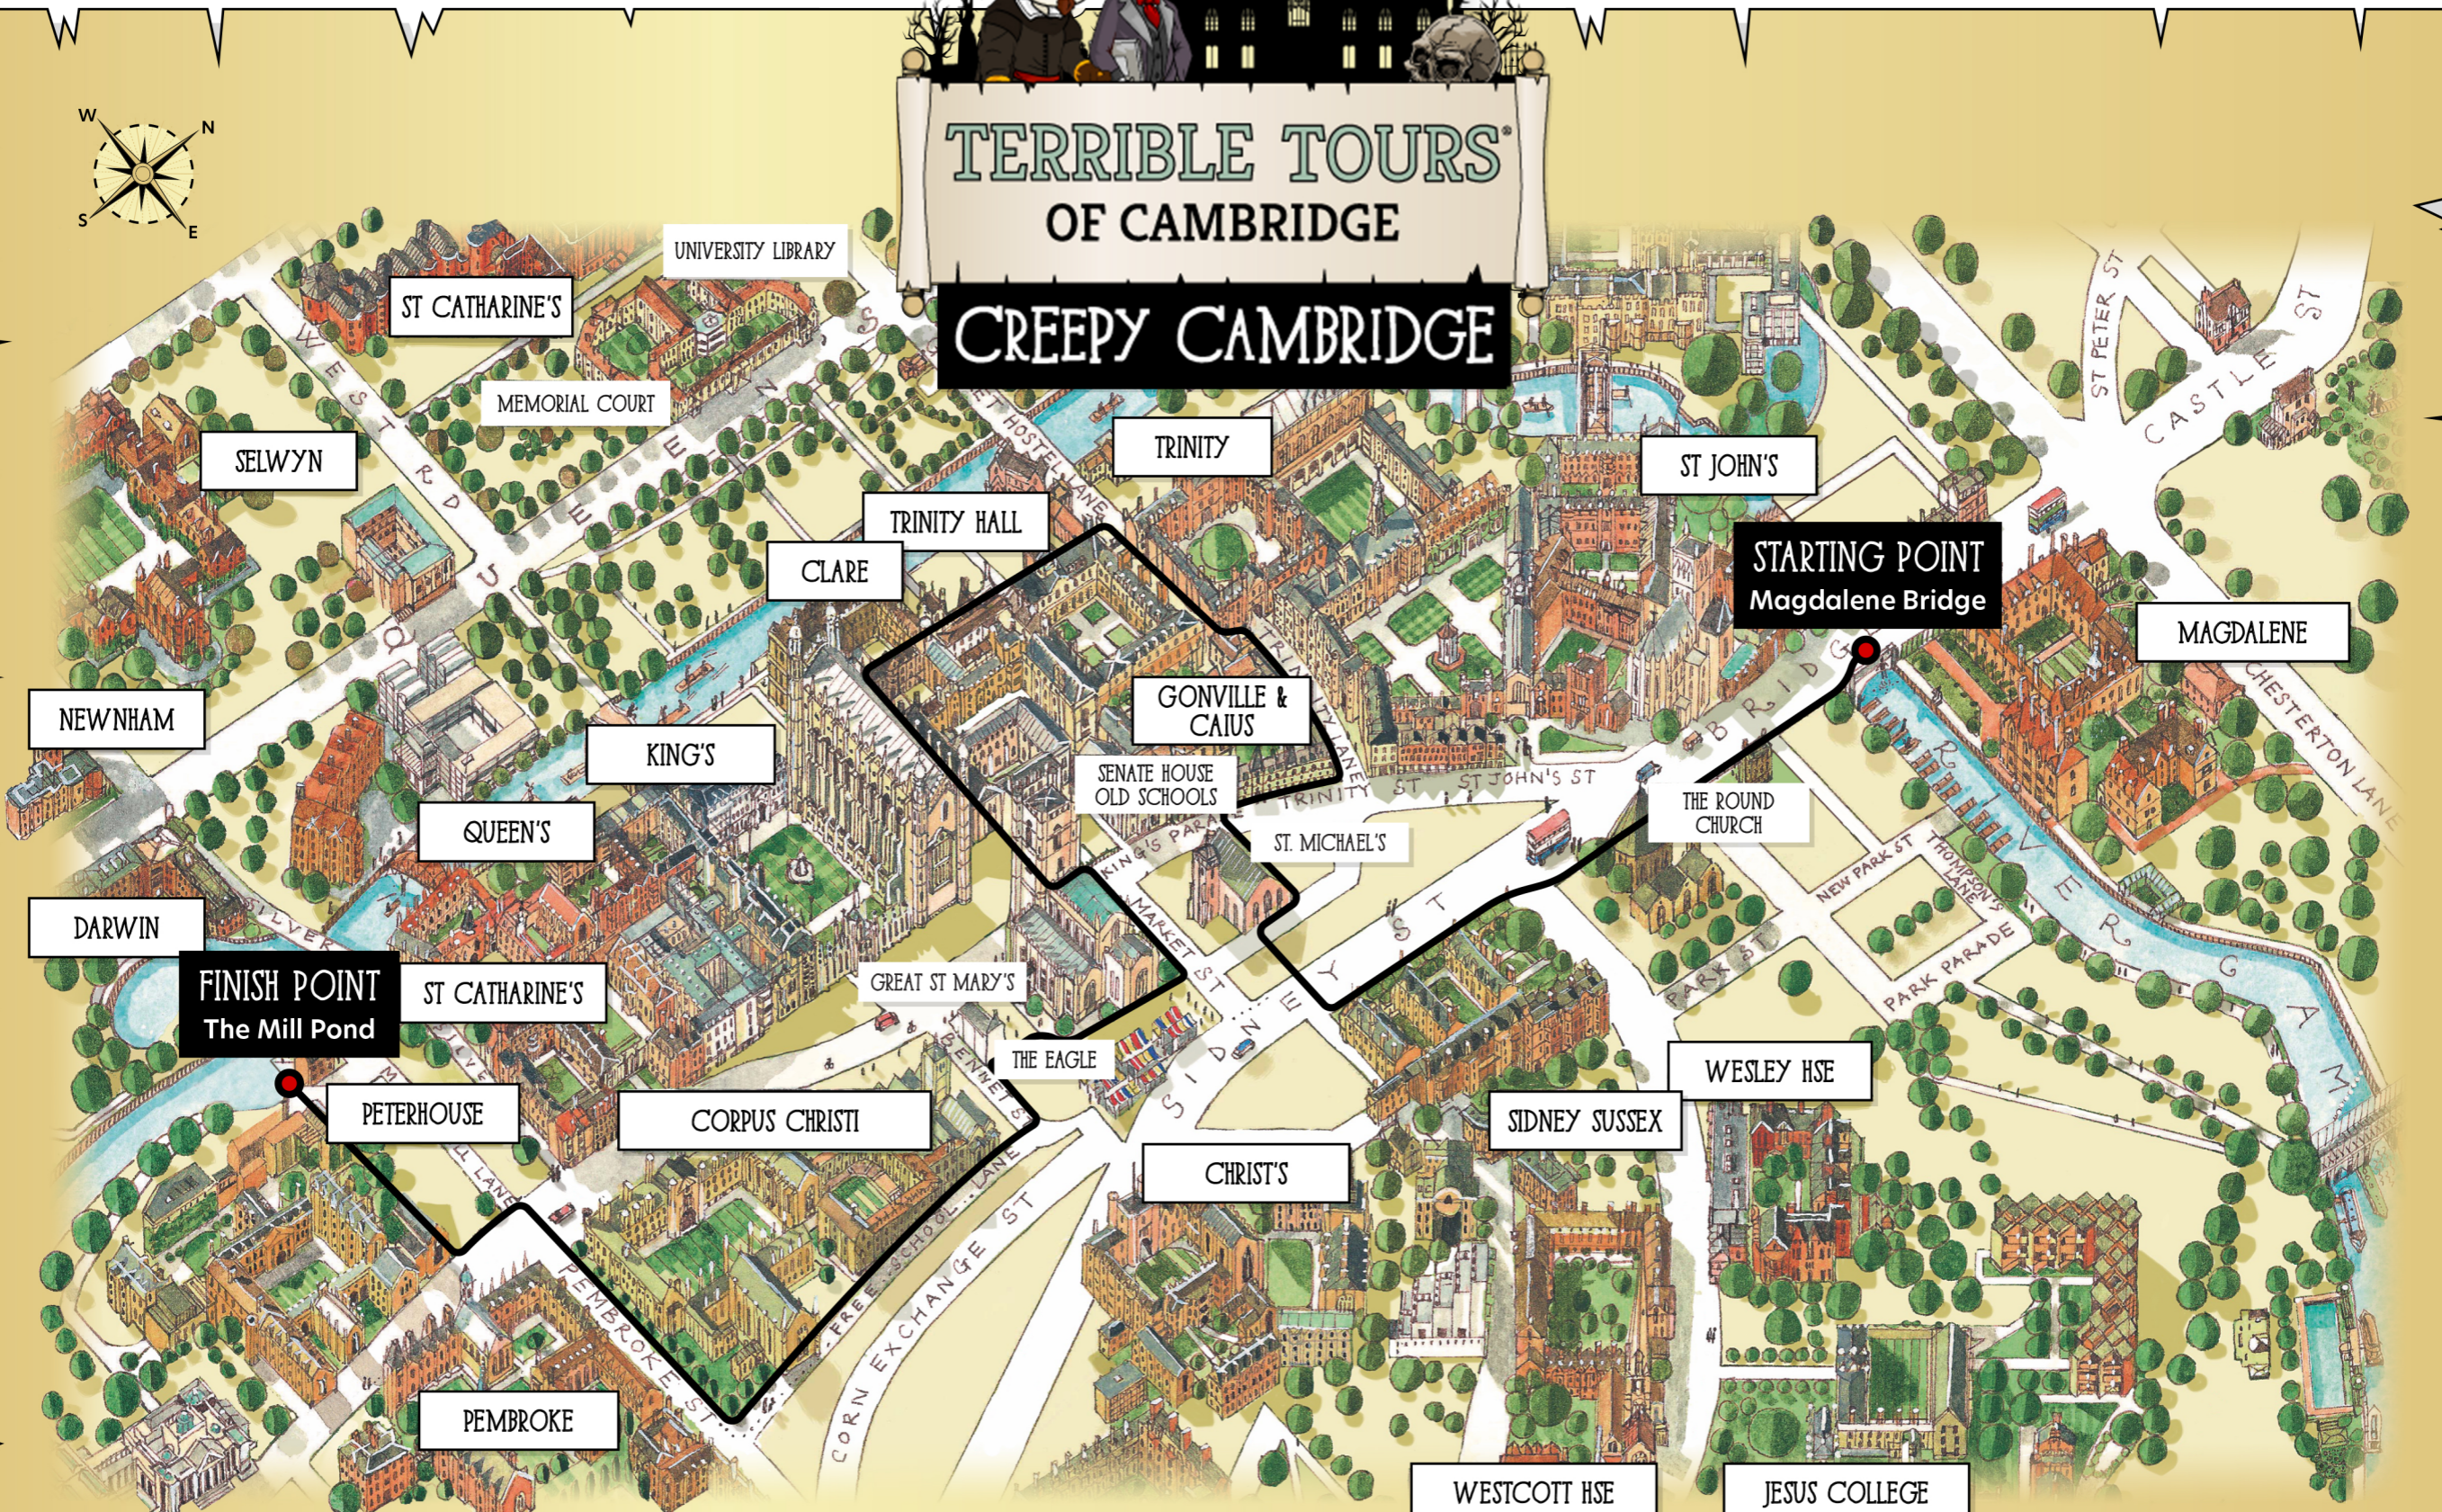

TERRIBLE TOURS<sup>®</sup>  
OF CAMBRIDGE  
CREEPY CAMBRIDGE

**STARTING POINT**  
Magdalene Bridge

**FINISH POINT**  
The Mill Pond