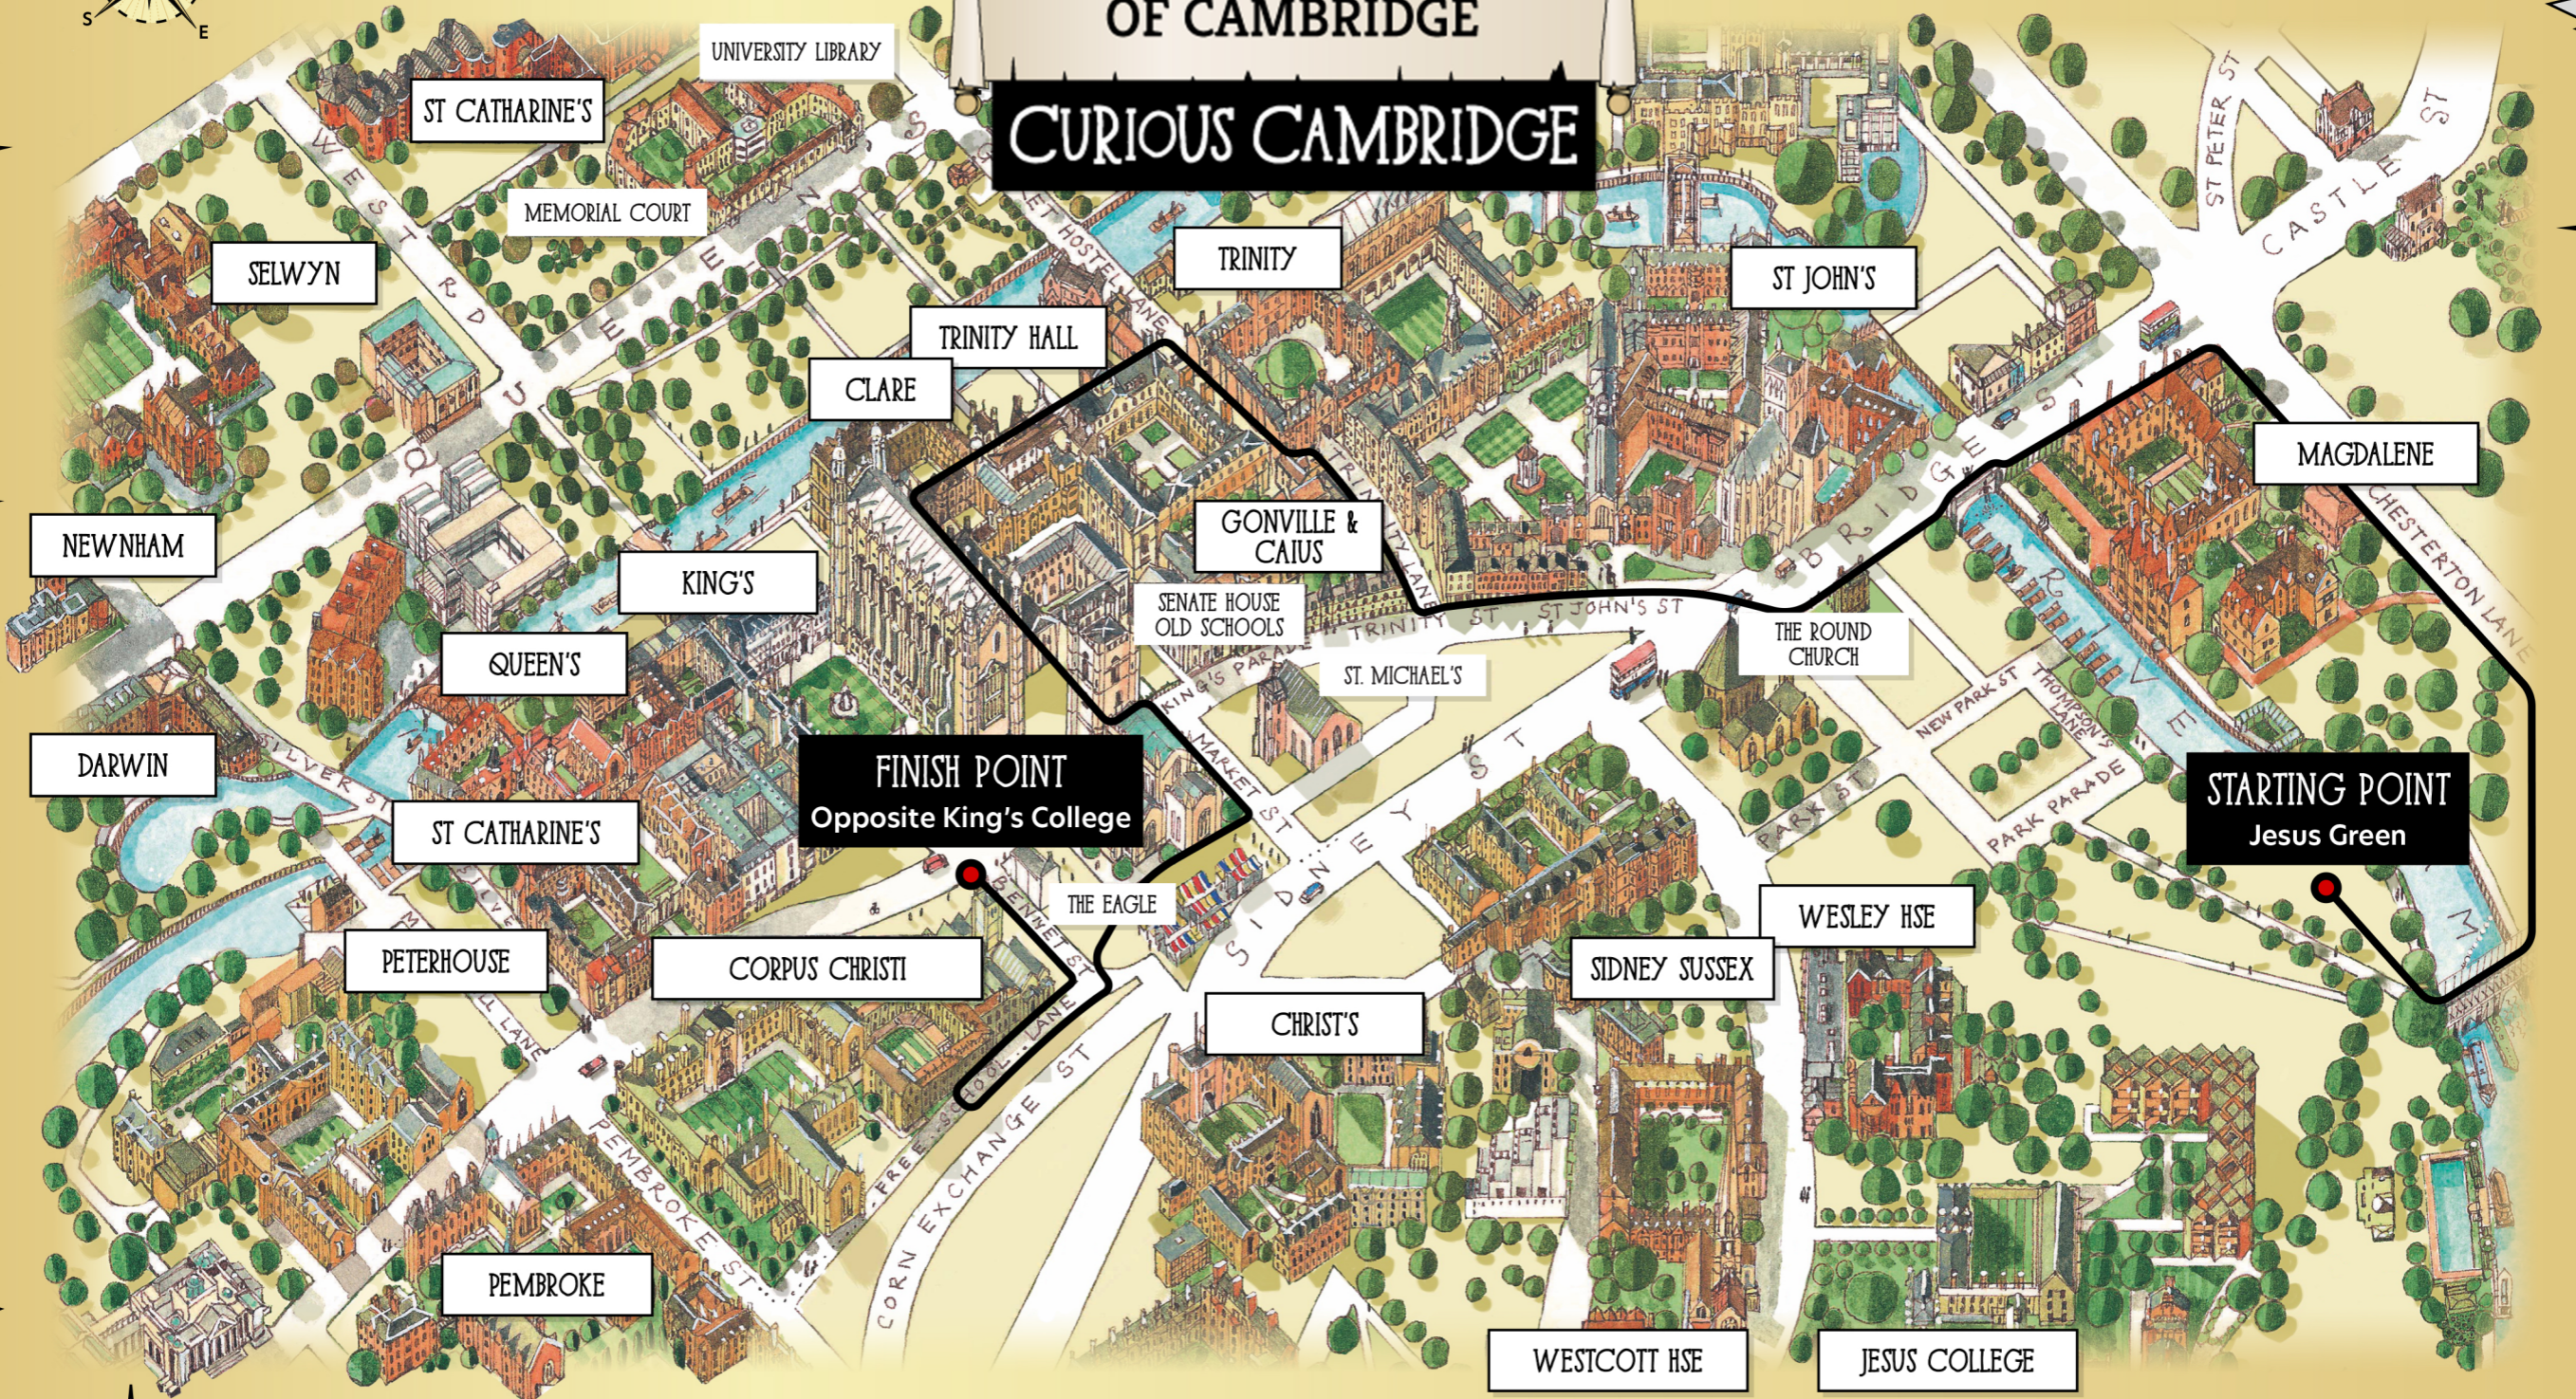

# TERRIBLE TOURS® OF CAMBRIDGE CURIOUS CAMBRIDGE

**FINISH POINT**  
Opposite King's College

**STARTING POINT**  
Jesus Green